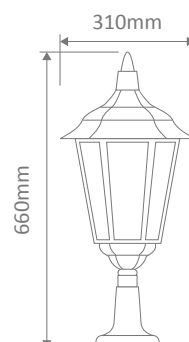

- Wall Bracket
- Pillar Mount
- Post Top
- Pendant
- Single Head on Post (2.45m)

Specification Features

Input Voltage:	240V
IP rating (IP):	43
Requires:	Lamp

CHESTER-LGE-WB-UP

Diagrams / Additional

Order Code:	Colour	Globe
15062	Beige	1xB22
15063	Black	1xB22
15064	Burgundy	1xB22
15065	Green	1xB22
15067	White	1xB22

CHESTER-LGE-WB-DN

Diagrams / Additional

Order Code:	Colour	Globe
15068	Beige	1xB22
15069	Black	1xB22
15070	Burgundy	1xB22
15071	Green	1xB22
15073	White	1xB22

CHESTER-LGE-PILLAR

Diagrams / Additional

Order Code:	Colour	Globe
15074	Beige	1xB22
15075	Black	1xB22
15076	Burgundy	1xB22
15077	Green	1xB22
15079	White	1xB22

Chester Large Multiple Application Exterior Light

CHESTER-LGE-PTOP

Diagrams / Additional

Order Code:	Colour	Globe
15086		1xB22
15087		1xB22
15088		1xB22
15089		1xB22
15091		1xB22

CHESTER-LRG-PDT

Diagrams / Additional