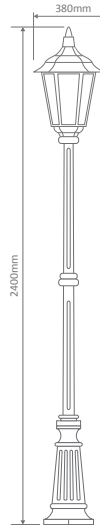

- Wall Bracket
- Pillar Mount
- Post Top
- Pendant
- Single Head on Post (2.45m)

Specification Features

Input Voltage:	240V
IP rating (IP):	43
Requires:	Lamp

CHESTER-LGE-WB-UP

Diagrams / Additional

Order Code:	Colour	Globe
15062	Beige	1xB22
15063	Black	1xB22
15064	Burgundy	1xB22
15065	Green	1xB22
15067	White	1xB22

CHESTER-LGE-WB-DN

Diagrams / Additional

Order Code:	Colour	Globe
15068	Beige	1xB22
15069	Black	1xB22
15070	Burgundy	1xB22
15071	Green	1xB22
15073	White	1xB22

CHESTER-LGE-PILLAR

Diagrams / Additional

Order Code:	Colour	Globe
15074	Beige	1xB22
15075	Black	1xB22
15076	Burgundy	1xB22
15077	Green	1xB22
15079	White	1xB22

Order Code:	Colour	Globe
15080		1xB22
15081		1xB22
15082		1xB22
15083		1xB22
15085		1xB22

CHESTER-LGE-WB-UP

Diagrams / Additional

Order Code:	Colour	Globe
15098		1xB22
15099		1xB22
15100		1xB22
15101		1xB22
15102		1xB22

Chester Large Multiple Application Exterior Light

CHESTER-LGE-WB-DN

Diagrams / Additional

Order Code:	Colour	Globe
15103		1xB22
15104		1xB22
15105		1xB22
15106		1xB22
15107		1xB22

CHESTER-LGE-1P-2.45M

Diagrams / Additional