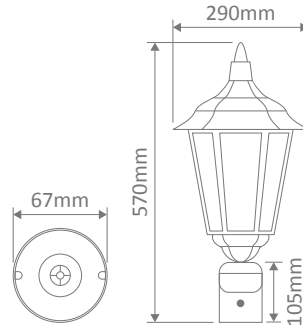

- Wall Bracket
- Pillar Mount
- Post Top
- Pendant
- Single Head on Post (2.45m)

Specification Features

Input Voltage:	240V
IP rating (IP):	43
Requires:	Lamp

CHESTER-LGE-WB-UP

Diagrams / Additional

Order Code:	Colour	Globe
15062	Beige	1xB22
15063	Black	1xB22
15064	Burgundy	1xB22
15065	Green	1xB22
15067	White	1xB22

CHESTER-LGE-WB-DN

Diagrams / Additional

Order Code:	Colour	Globe
15068	Beige	1xB22
15069	Black	1xB22
15070	Burgundy	1xB22
15071	Green	1xB22
15073	White	1xB22

CHESTER-LGE-PILLAR

Diagrams / Additional

Order Code:	Colour	Globe
15074	Beige	1xB22
15075	Black	1xB22
15076	Burgundy	1xB22
15077	Green	1xB22
15079	White	1xB22

Chester Large Multiple Application Exterior Light

CHESTER-LGE-PTOP

Diagrams / Additional

Order Code:	Colour	Globe
15086		1xB22
15087		1xB22
15088		1xB22
15089		1xB22
15091		1xB22

CHESTER-LRG-PDT

Diagrams / Additional