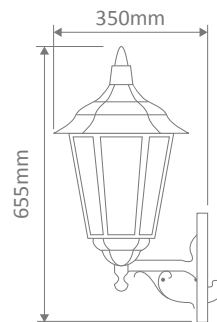

Chester Large Multiple Application Exterior Light

Description

Light die-cast aluminium and moulded acrylic lens exterior light, Made in Italy, assembled and powder coated in Australia. Available in Black, White, Green, Beige and Burgundy this light can be used as a:

- Wall Bracket
- Pillar Mount
- Post Top
- Pendant
- Single Head on Post (2.45m)

Specification Features

Input Voltage:	240V
IP rating (IP):	43
Requires:	Lamp

CHESTER-LGE-WB-UP

Diagrams / Additional

Order Code:	Colour	Globe
15062	Beige	1xB22
15063	Black	1xB22
15064	Burgundy	1xB22
15065	Green	1xB22
15067	White	1xB22

Order Code:	Colour	Globe
15092		1xB22
15093		1xB22
15094		1xB22
15095		1xB22
15097		1xB22