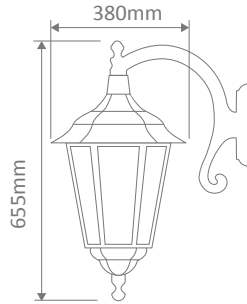

- Wall Bracket
- Pillar Mount
- Post Top
- Pendant
- Single Head on Post (2.45m)

Specification Features

Input Voltage:	240V
IP rating (IP):	43
Requires:	Lamp

CHESTER-LGE-WB-UP

Diagrams / Additional

Order Code:	Colour	Globe
15062	Beige	1xB22
15063	Black	1xB22
15064	Burgundy	1xB22
15065	Green	1xB22
15067	White	1xB22

Chester Large Multiple Application Exterior Light

CHESTER-LGE-PTOP

Diagrams / Additional

Order Code:	Colour	Globe
15086		1xB22
15087		1xB22
15088		1xB22
15089		1xB22
15091		1xB22

CHESTER-LRG-PDT

Diagrams / Additional

Order Code:	Colour	Globe
15080		1xB22
15081		1xB22
15082		1xB22
15083		1xB22
15085		1xB22

CHESTER-LGE-WB-UP

Diagrams / Additional

Order Code:	Colour	Globe
15098		1xB22
15099		1xB22
15100		1xB22
15101		1xB22
15102		1xB22

Chester Large Multiple Application Exterior Light

CHESTER-LGE-WB-DN

Diagrams / Additional

Order Code:	Colour	Globe
15103		1xB22
15104		1xB22
15105		1xB22
15106		1xB22
15107		1xB22

CHESTER-LGE-1P-2.45M

Diagrams / Additional