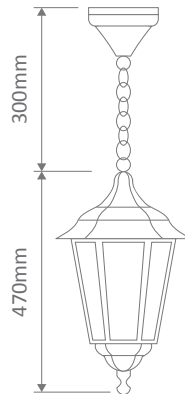

- Wall Bracket
- Pillar Mount
- Post Top
- Pendant
- Single Head on Post (2.45m)

Specification Features

Input Voltage:	240V
IP rating (IP):	43
Requires:	Lamp

CHESTER-LGE-WB-UP

Diagrams / Additional

Order Code:	Colour	Globe
15062	Beige	1xB22
15063	Black	1xB22
15064	Burgundy	1xB22
15065	Green	1xB22
15067	White	1xB22

Chester Large Multiple Application Exterior Light

CHESTER-LGE-PTOP

Diagrams / Additional

Order Code:	Colour	Globe
15086		1xB22
15087		1xB22
15088		1xB22
15089		1xB22
15091		1xB22

CHESTER-LRG-PDT

Diagrams / Additional

Order Code:	Colour	Globe
15080		1xB22
15081		1xB22
15082		1xB22
15083		1xB22
15085		1xB22

CHESTER-LGE-WB-UP

Diagrams / Additional

Order Code:	Colour	Globe
15098		1xB22
15099		1xB22
15100		1xB22
15101		1xB22
15102		1xB22

Order Code:	Colour	Globe
15092		1xB22
15093		1xB22
15094		1xB22
15095		1xB22
15097		1xB22