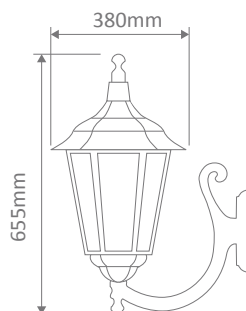

- Wall Bracket
- Pillar Mount
- Post Top
- Pendant
- Single Head on Post (2.45m)

Specification Features

Input Voltage:	240V
IP rating (IP):	43
Requires:	Lamp

CHESTER-LGE-WB-UP

Diagrams / Additional

Order Code:	Colour	Globe
15062	Beige	1xB22
15063	Black	1xB22
15064	Burgundy	1xB22
15065	Green	1xB22
15067	White	1xB22

CHESTER-LGE-WB-DN

Diagrams / Additional

Order Code:	Colour	Globe
15068	Beige	1xB22
15069	Black	1xB22
15070	Burgundy	1xB22
15071	Green	1xB22
15073	White	1xB22

CHESTER-LGE-PILLAR

Diagrams / Additional

Order Code:	Colour	Globe
15074	Beige	1xB22
15075	Black	1xB22
15076	Burgundy	1xB22
15077	Green	1xB22
15079	White	1xB22

Chester Large Multiple Application Exterior Light

CHESTER-LGE-PTOP

Diagrams / Additional

Order Code:	Colour	Globe
15086		1xB22
15087		1xB22
15088		1xB22
15089		1xB22
15091		1xB22

CHESTER-LRG-PDT

Diagrams / Additional

Order Code:	Colour	Globe
15080		1xB22
15081		1xB22
15082		1xB22
15083		1xB22
15085		1xB22

CHESTER-LGE-WB-UP

Diagrams / Additional

Order Code:	Colour	Globe
15098		1xB22
15099		1xB22
15100		1xB22
15101		1xB22
15102		1xB22