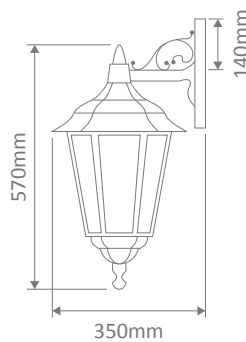

- Wall Bracket
- Pillar Mount
- Post Top
- Pendant
- Single Head on Post (2.45m)

Specification Features

Input Voltage:	240V
IP rating (IP):	43
Requires:	Lamp

CHESTER-LGE-WB-UP

Diagrams / Additional

Order Code:	Colour	Globe
15062	Beige	1xB22
15063	Black	1xB22
15064	Burgundy	1xB22
15065	Green	1xB22
15067	White	1xB22

CHESTER-LGE-WB-DN

Diagrams / Additional

Order Code:	Colour	Globe
15068	Beige	1xB22
15069	Black	1xB22
15070	Burgundy	1xB22
15071	Green	1xB22
15073	White	1xB22

CHESTER-LGE-PILLAR

Diagrams / Additional

Order Code:	Colour	Globe
15074	Beige	1xB22
15075	Black	1xB22
15076	Burgundy	1xB22
15077	Green	1xB22
15079	White	1xB22

Order Code:	Colour	Globe
15092		1xB22
15093		1xB22
15094		1xB22
15095		1xB22
15097		1xB22