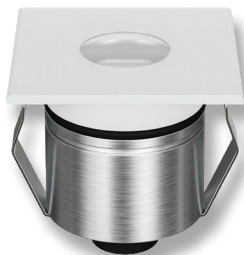

EMIT-55-RGBW

RGBW Inground Light - Square Open

Description

Introducing the EMIT-55 LED Inground Light Series. The EMIT-55 is a 55mm overall diameter inground light with a cutout of 43mm without cannister, ideal for lighting up features where minimalistic light effects are required. Featuring a 2.5W LED output, with a range of different fascia plates and metalware colour options. Choose from Round Open, Square Open, Eyelid, Ring and Halo fascias, as well as the multiway fascias available in 1WAY, 2WAY, 3WAY, and 4WAY. Round and Square Slot as well as Square Hood fascias also available. Metalware colour options range from Black, White, Stainless Steel, Antique Brass and Brushed Brass. RGB Colour Changeable with the use of an RGB Colour Controller. Functional with 24V DC Constant Voltage LED Drivers. Optional extra accessories such as narrow to medium Beam Angle Lens as well as Honeycomb and frosted diffusers are also available. Part of a family of different sizes to suit most inground lighting applications. Backed by a 5 Year Replacement Warranty.

White

Specification Features

Input Voltage:	24V DC
Power (W):	2.5W
IP rating (IP):	IP67
IK Rating (IK):	IK10
LED type:	CREE
Beam angle (°):	19° - 36° - 60° (36° Standard)
Dimmable:	No
Lifespan (hrs):	50,000hrs
Cutout (Ø):	Ø43mm Without Cannister Ø48mm With Cannister
Load Rating:	1500Kg (Drive-Over)
Requires:	24V Constant Voltage LED Driver (Wire in Parallel) Requires RGB Colour Controller (Suggested Controller - CHAM-BT-RF-5C 20141)

Diagrams / Additional

Item No.	Variant					CCT
	Black	White	Stainless Steel	Antique Brass	Brushed Brass	
EMIT-55-RGBW-SO	10128	11538	10138	10158	10148	RGBW