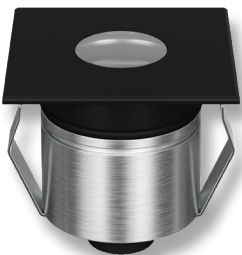

## EMIT-55-RGBW

### RGBW Inground Light - Square Open

#### Description

Introducing the EMIT-55 LED Inground Light Series. The EMIT-55 is a 55mm overall diameter inground light with a cutout of 43mm without cannister, ideal for lighting up features where minimalistic light effects are required. Featuring a 2.5W LED output, with a range of different fascia plates and metalware colour options. Choose from Round Open, Square Open, Eyelid, Ring and Halo fascias, as well as the multiway fascias available in 1WAY, 2WAY, 3WAY, and 4WAY. Round and Square Slot as well as Square Hood fascias also available. Metalware colour options range from Black, White, Stainless Steel, Antique Brass and Brushed Brass. RGB Colour Changeable with the use of an RGB Colour Controller. Functional with 24V DC Constant Voltage LED Drivers. Optional extra accessories such as narrow to medium Beam Angle Lens as well as Honeycomb and frosted diffusers are also available. Part of a family of different sizes to suit most inground lighting applications. Backed by a 5 Year Replacement Warranty.

#### Specification Features

Input Voltage:	24V DC
Power (W):	2.5W
IP rating (IP):	IP67
IK Rating (IK):	IK10
LED type:	CREE
Beam angle (°):	19° - 36° - 60° (36° Standard)
Dimmable:	No
Lifespan (hrs):	50,000hrs
Cutout (Ø):	Ø43mm Without Cannister Ø48mm With Cannister
Load Rating:	1500Kg (Drive-Over)
Requires:	24V Constant Voltage LED Driver (Wire in Parallel) Requires RGB Colour Controller (Suggested Controller - CHAM-BT-RF-5C 20141)