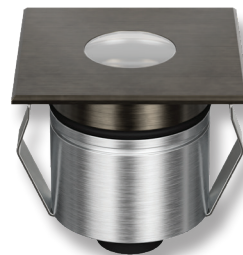

#### Description

Introducing the EMIT-55 LED Inground Light Series. The EMIT-55 is a 55mm overall diameter inground light with a cutout of 43mm without cannister, ideal for lighting up features where minimalistic light effects are required. Featuring a 2.5W LED output, with a range of different fascia plates and metalware colour options. Choose from Round Open, Square Open, Eyelid, Ring and Halo fascias, as well as the multiway fascias available in 1WAY, 2WAY, 3WAY, and 4WAY. Round and Square Slot as well as Square Hood fascias also available. Metalware colour options range from Black, White, Stainless Steel, Antique Brass and Brushed Brass. RGB Colour Changeable with the use of an RGB Colour Controller. Functional with 24V DC Constant Voltage LED Drivers. Optional extra accessories such as narrow to medium Beam Angle Lens as well as Honeycomb and frosted diffusers are also available. Part of a family of different sizes to suit most inground lighting applications. Backed by a 5 Year Replacement Warranty.

Black

White

316 Stainless Steel

Antique Brass

Brass

#### Specification Features

Input Voltage:	24V DC
Power (W):	2.5W
IP rating (IP):	IP67
IK Rating (IK):	IK10
LED type:	CREE
Beam angle (°):	19° - 36° - 60° (36° Standard)
Dimmable:	No
Lifespan (hrs):	50,000hrs
Cutout (Ø):	Ø43mm Without Cannister Ø48mm With Cannister
Load Rating:	1500Kg (Drive-Over)
Requires:	24V Constant Voltage LED Driver (Wire in Parallel) Requires RGB Colour Controller (Suggested Controller - CHAM-BT-RF-5C 20141)