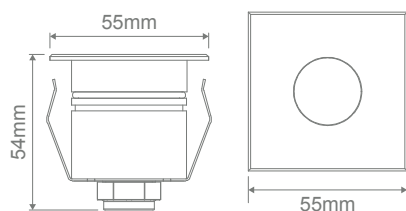

Diagrams / Additional

Item No.	Variant					CCT
	Black	White	Stainless Steel	Antique Brass	Brushed Brass	
EMIT-55-RGBW-SO	10128	11538	10138	10158	10148	RGBW