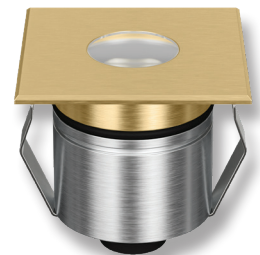

#### Description

Introducing the EMIT-55 LED Inground Light Series. The EMIT-55 is a 55mm overall diameter inground light with a cutout of 43mm without cannister, ideal for lighting up features where minimalistic light effects are required. Featuring a 2.5W LED output, with a range of different fascia plates and metalware colour options. Choose from Round Open, Square Open, Eyelid, Ring and Halo fascias, as well as the multiway fascias available in 1WAY, 2WAY, 3WAY, and 4WAY. Round and Square Slot as well as Square Hood fascias also available. Metalware colour options range from Black, White, Stainless Steel, Antique Brass and Brushed Brass. RGB Colour Changeable with the use of an RGB Colour Controller. Functional with 24V DC Constant Voltage LED Drivers. Optional extra accessories such as narrow to medium Beam Angle Lens as well as Honeycomb and frosted diffusers are also available. Part of a family of different sizes to suit most inground lighting applications. Backed by a 5 Year Replacement Warranty.

Black

White

316 Stainless Steel

Antique Brass

Brass

#### Specification Features

Input Voltage:	24V DC
Power (W):	2.5W
IP rating (IP):	IP67
IK Rating (IK):	IK10
LED type:	CREE
Beam angle (°):	19° - 36° - 60° (36° Standard)
Dimmable:	No
Lifespan (hrs):	50,000hrs
Cutout (Ø):	Ø43mm Without Cannister Ø48mm With Cannister
Load Rating:	1500Kg (Drive-Over)
Requires:	24V Constant Voltage LED Driver (Wire in Parallel) Requires RGB Colour Controller (Suggested Controller - CHAM-BT-RF-5C 20141)