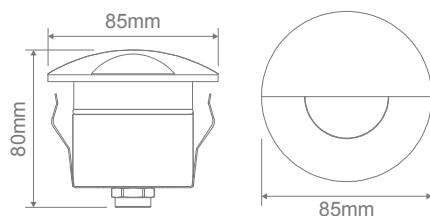

Diagrams / Additional

Item No.	Variant					CCT
	Black	White	Stainless Steel	Antique Brass	Brushed Brass	
EMIT-85-RGBW-EYELID	10217	11565	10227	10247	10237	RGBW