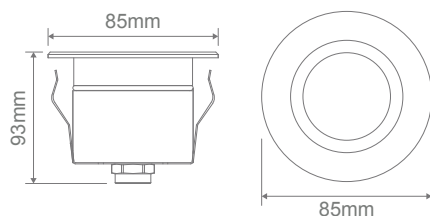

Diagrams / Additional

Item No.	Variant					CCT
	Black	White	Stainless Steel	Antique Brass	Brushed Brass	
EMIT-85-RGBW-RING	10223	11571	10233	10253	10243	RGBW