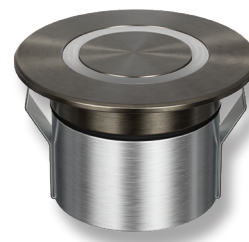

### RGBW Inground Light - Ring

#### Description

Introducing the EMIT-85 LED Inground Light Series. The EMIT-85 is a 85mm overall diameter inground light with a cutout of 65mm without cannister, ideal for lighting up features where minimalistic light effects are required. Featuring a 6W LED output, with a range of different fascia plates and metalware colour options. Choose from Round Open, Square Open, Eyelid, Ring and Halo fascias, as well as the multiway fascias available in 1WAY, 2WAY, 3WAY, and 4WAY. Round and Square Slot as well as Square Hood fascias also available. Metalware colour options range from Black, White, Stainless Steel, Antique Brass and Brushed Brass. RGB Colour Changeable with the use of an RGB Colour Controller. Functional with 24V DC Constant Voltage LED Drivers. Optional extra accessories such as narrow to medium Beam Angle Lens as well as Honeycomb and frosted diffusers are also available. Part of a family of different sizes to suit most inground lighting applications. Backed by a 3 Year Replacement Warranty.

Black

White

316 Stainless Steel

Antique Brass

Brass

#### Specification Features

Input Voltage:	24V DC
Power (W):	6W
IP rating (IP):	IP67
IK Rating (IK):	IK10
LED type:	CREE
Beam angle (°):	19° - 36° - 60° (36° Standard)
Dimmable:	No
Lifespan (hrs):	50,000hrs
Cutout (Ø):	Ø65mm Without Cannister Ø82mm With Cannister
Load Rating:	1500Kg (Drive-Over)
Requires:	24V Constant Voltage LED Driver (Wire in Parallel) RGB Colour Controller (Suggested Controller - CHAM-BT-RF-5C 20141)