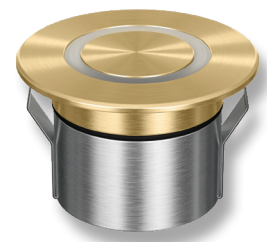

### RGBW Inground Light - Ring

#### Description

Introducing the EMIT-85 LED Inground Light Series. The EMIT-85 is a 85mm overall diameter inground light with a cutout of 65mm without cannister, ideal for lighting up features where minimalistic light effects are required. Featuring a 6W LED output, with a range of different fascia plates and metalware colour options. Choose from Round Open, Square Open, Eyelid, Ring and Halo fascias, as well as the multiway fascias available in 1WAY, 2WAY, 3WAY, and 4WAY. Round and Square Slot as well as Square Hood fascias also available. Metalware colour options range from Black, White, Stainless Steel, Antique Brass and Brushed Brass. RGB Colour Changeable with the use of an RGB Colour Controller. Functional with 24V DC Constant Voltage LED Drivers. Optional extra accessories such as narrow to medium Beam Angle Lens as well as Honeycomb and frosted diffusers are also available. Part of a family of different sizes to suit most inground lighting applications. Backed by a 3 Year Replacement Warranty.

Black

White

316 Stainless Steel

Antique Brass

Brass

#### Specification Features

Input Voltage:	24V DC
Power (W):	6W
IP rating (IP):	IP67
IK Rating (IK):	IK10
LED type:	CREE
Beam angle (°):	19° - 36° - 60° (36° Standard)
Dimmable:	No
Lifespan (hrs):	50,000hrs
Cutout (Ø):	Ø65mm Without Cannister Ø82mm With Cannister
Load Rating:	1500Kg (Drive-Over)
Requires:	24V Constant Voltage LED Driver (Wire in Parallel) RGB Colour Controller (Suggested Controller - CHAM-BT-RF-5C 20141)