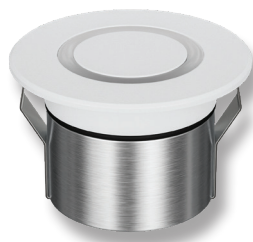

EMIT-85-RGBW

RGBW Inground Light - Ring

Description

Introducing the EMIT-85 LED Inground Light Series. The EMIT-85 is a 85mm overall diameter inground light with a cutout of 65mm without cannister, ideal for lighting up features where minimalistic light effects are required. Featuring a 6W LED output, with a range of different fascia plates and metalware colour options. Choose from Round Open, Square Open, Eyelid, Ring and Halo fascias, as well as the multiway fascias available in 1WAY, 2WAY, 3WAY, and 4WAY. Round and Square Slot as well as Square Hood fascias also available. Metalware colour options range from Black, White, Stainless Steel, Antique Brass and Brushed Brass. RGB Colour Changeable with the use of an RGB Colour Controller. Functional with 24V DC Constant Voltage LED Drivers. Optional extra accessories such as narrow to medium Beam Angle Lens as well as Honeycomb and frosted diffusers are also available. Part of a family of different sizes to suit most inground lighting applications. Backed by a 3 Year Replacement Warranty.

White

Specification Features

Input Voltage:	24V DC
Power (W):	6W
IP rating (IP):	IP67
IK Rating (IK):	IK10
LED type:	CREE
Beam angle (°):	19° - 36° - 60° (36° Standard)
Dimmable:	No
Lifespan (hrs):	50,000hrs
Cutout (Ø):	Ø65mm Without Cannister Ø82mm With Cannister
Load Rating:	1500Kg (Drive-Over)
Requires:	24V Constant Voltage LED Driver (Wire in Parallel) RGB Colour Controller (Suggested Controller - CHAM-BT-RF-5C 20141)

Diagrams / Additional

Item No.	Variant					CCT
	Black	White	Stainless Steel	Antique Brass	Brushed Brass	
EMIT-85-RGBW-RING	10223	11571	10233	10253	10243	RGBW