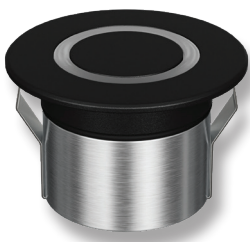

## EMIT-85-RGBW

### RGBW Inground Light - Ring

#### Description

Introducing the EMIT-85 LED Inground Light Series. The EMIT-85 is a 85mm overall diameter inground light with a cutout of 65mm without cannister, ideal for lighting up features where minimalistic light effects are required. Featuring a 6W LED output, with a range of different fascia plates and metalware colour options. Choose from Round Open, Square Open, Eyelid, Ring and Halo fascias, as well as the multiway fascias available in 1WAY, 2WAY, 3WAY, and 4WAY. Round and Square Slot as well as Square Hood fascias also available. Metalware colour options range from Black, White, Stainless Steel, Antique Brass and Brushed Brass. RGB Colour Changeable with the use of an RGB Colour Controller. Functional with 24V DC Constant Voltage LED Drivers. Optional extra accessories such as narrow to medium Beam Angle Lens as well as Honeycomb and frosted diffusers are also available. Part of a family of different sizes to suit most inground lighting applications. Backed by a 3 Year Replacement Warranty.

#### Specification Features

Input Voltage:	24V DC
Power (W):	6W
IP rating (IP):	IP67
IK Rating (IK):	IK10
LED type:	CREE
Beam angle (°):	19° - 36° - 60° (36° Standard)
Dimmable:	No
Lifespan (hrs):	50,000hrs
Cutout (Ø):	Ø65mm Without Cannister Ø82mm With Cannister
Load Rating:	1500Kg (Drive-Over)
Requires:	24V Constant Voltage LED Driver (Wire in Parallel) RGB Colour Controller (Suggested Controller - CHAM-BT-RF-5C 20141)